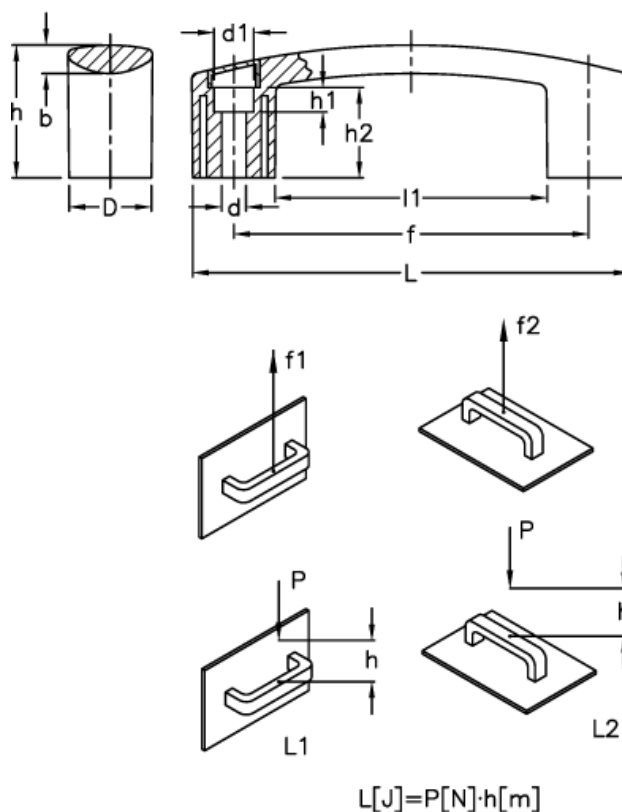

Data Sheet

Article number: 23052602113
Description: E+G Bridge handle
EBP.140-8-C3 Grey

Measures

b	= 8.5	h1	= 8.5
d	= 8.5	h2	= 26.5
D	= 26.0	L	= 144.0
d1	= 13.5	l1	= 92.0
f	= 117 +/-0,5	L1 (J)	= 10
F1 (N)	= 2700	L2 (J)	= 4
F2 (N)	= 1800		
h	= 39		